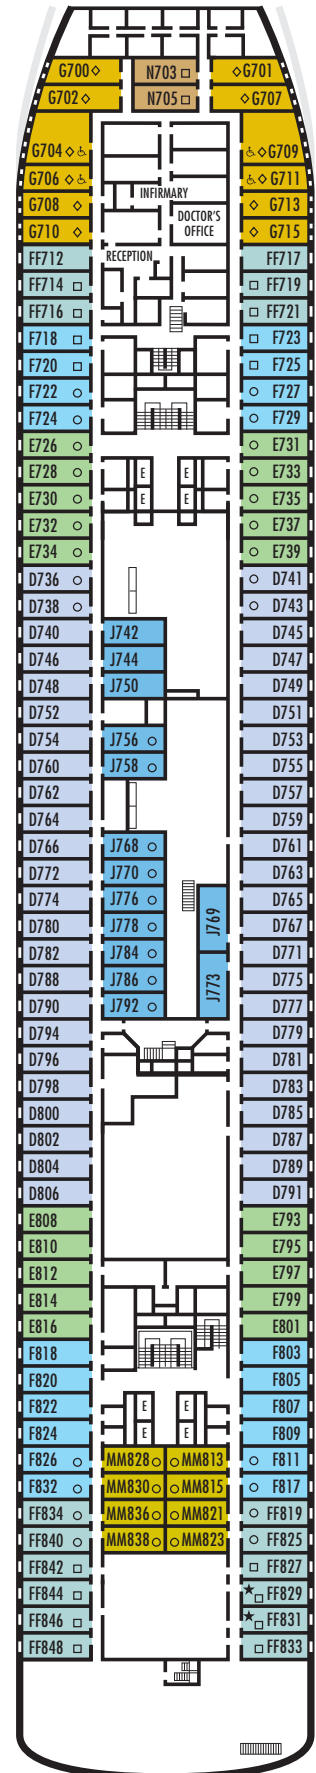

All information is subject to change.

STATEROOM SYMBOL LEGEND

- Triple (2 lower beds, 1 sofa bed)
- Quad (2 lower beds, 1 sofa bed, 1 upper)
- △ Partial sea view
- × Fully obstructed view
- + Connecting rooms
- ◇ These staterooms have portholes instead of windows
- ★ Suites SA030, B200 & B202 and staterooms K500, G501, G502, C567, FF829 & FF831 are modified accessible, shower only with small step, step into bathroom, standard interior and exterior door size
- ♿ Staterooms CA331, CA333, EE390, EE397, G704, G706, G709 & G711 are wheelchair accessible, roll-in shower only, wheelchair-accessible doorways

OCEAN-VIEW STATEROOMS

D E F FF

Large: 2 lower beds convertible to 1 queen-size bed, bathtub & shower. Approximately 174–255 sq. ft.

G

Large: 2 lower beds convertible to 1 queen-size bed, bathtub & shower. All G-category staterooms have portholes. Approximately 174–255 sq. ft.

INTERIOR STATEROOMS

J MM N

Large: 2 lower beds convertible to 1 queen-size bed, shower. Approximately 141–226 sq. ft.

DECK 4—A DECK

Staterooms 700–848

MS VEENDAM

DECK PLANS & STATEROOMS

The deck plans are color-coded by category of stateroom, and the category letter precedes the stateroom number in each room. All staterooms are equipped with flat-panel television, DVD player, telephone and multichannel music.