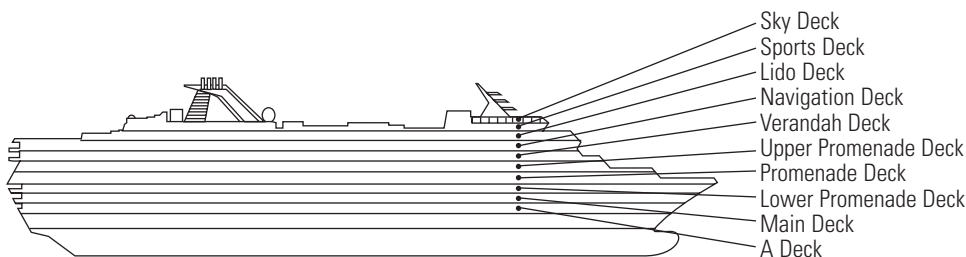

MS VEENDAM

DECK PLANS & STATEROOMS

The deck plans are color-coded by category of stateroom, and the category letter precedes the stateroom number in each room. All staterooms are equipped with flat-panel television, DVD player, telephone and multichannel music.