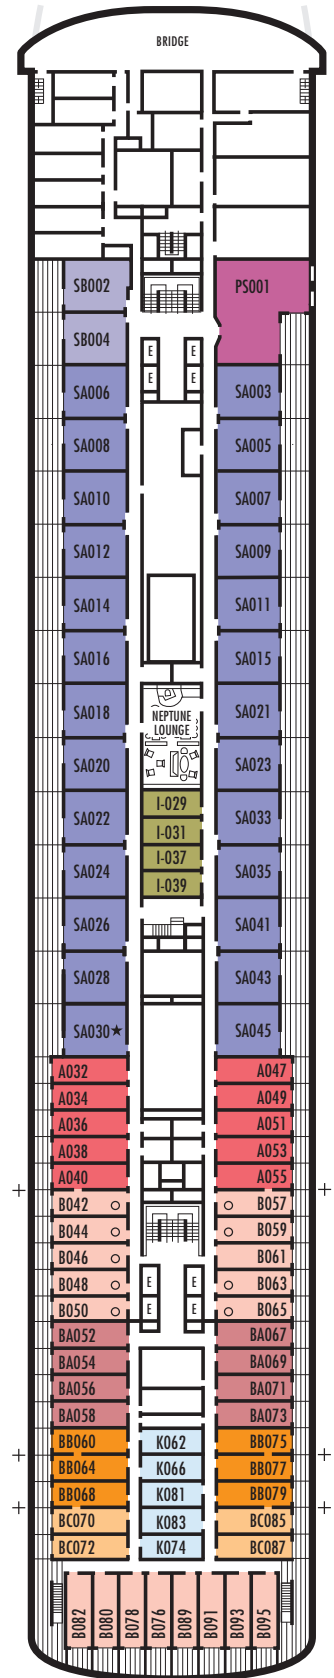

VERANDAH SUITES

PS

Pinnacle Suite: Bedroom with 1 king-size bed, oversized whirlpool bath & shower, living room, dining room, dressing room, private verandah, pantry, 1 sofa bed for 2 persons, mini-bar, refrigerator, guest toilet, floor-to-ceiling windows. Approximately 1,273 sq. ft. including verandah.

SA SB

Neptune Suites: 2 lower beds convertible to 1 king-size bed, whirlpool bath & shower, large sitting area, dressing room, private verandah, 1 sofa bed for 2 persons, mini-bar, refrigerator, floor-to-ceiling windows. Approximately 575 sq. ft. including verandah.

A B BA BB BC

Vista Suites: 2 lower beds convertible to 1 queen-size bed, whirlpool bath & shower, sitting area, private verandah, mini-bar, refrigerator, floor-to-ceiling windows. Approximately 283 sq. ft. including verandah.

INTERIOR STATEROOMS

I K

Large: 2 lower beds convertible to 1 queen-size bed, shower. Approximately 141–226 sq. ft.