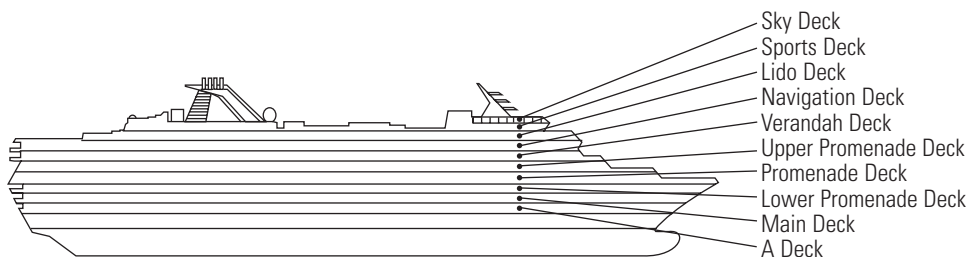

MS VEENDAM

DECK PLANS & STATEROOMS

The deck plans are color-coded by category of stateroom, and the category letter precedes the stateroom number in each room. All staterooms are equipped with flat-panel television, DVD player, telephone and multichannel music.

Important Note: Not all staterooms within each category have the same furniture configuration and/or facilities. Appropriate symbols within the rooms on the deck plans describe differences from the stateroom descriptions below.

All information is subject to change.

STATEROOM SYMBOL LEGEND

- Triple (2 lower beds, 1 sofa bed)
- Quad (2 lower beds, 1 sofa bed, 1 upper)
- △ Partial sea view
- × Fully obstructed view
- + Connecting rooms
- These staterooms have portholes instead of windows
- ★ Suites SA030, B200 & B202 and staterooms K500, G501, G502, C567, FF829 & FF831 are modified accessible, shower only with small step, step into bathroom, standard interior and exterior door size
- ♿ Staterooms CA331, CA333, EE390, EE397, G704, G706, G709 & G711 are wheelchair accessible, roll-in shower only, wheelchair-accessible doorways