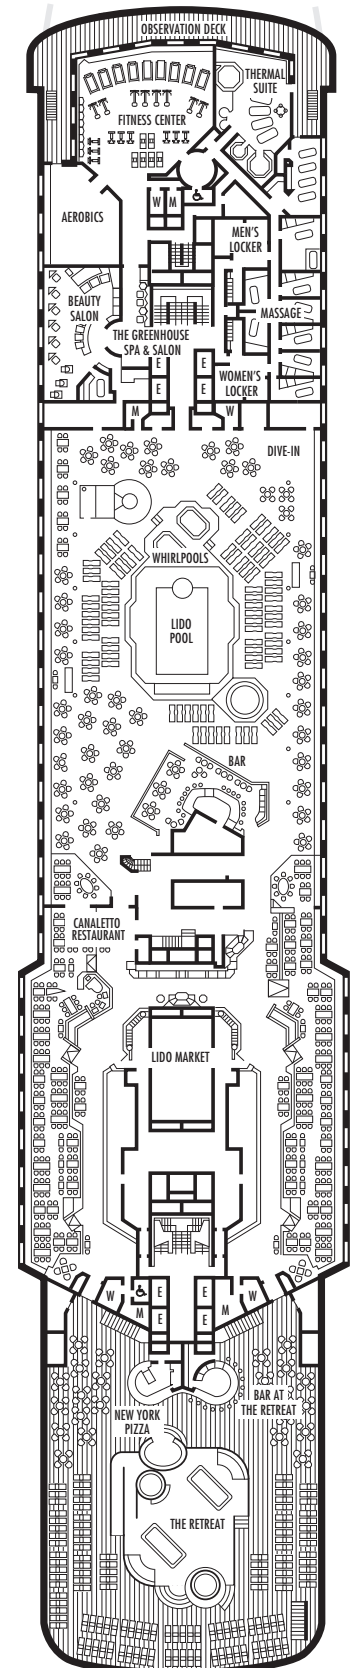

MS VEENDAM

DECK PLANS & STATEROOMS

The deck plans are color-coded by category of stateroom, and the category letter precedes the stateroom number in each room. All staterooms are equipped with flat-panel television, DVD player, telephone and multichannel music.

Important Note: Not all staterooms within each category have the same furniture configuration and/or facilities. Appropriate symbols within the rooms on the deck plans describe differences from the stateroom descriptions below.

All information is subject to change.

STATEROOM SYMBOL LEGEND

- Triple (2 lower beds, 1 sofa bed)
- Quad (2 lower beds, 1 sofa bed, 1 upper)
- △ Partial sea view
- × Fully obstructed view
- + Connecting rooms
- These staterooms have portholes instead of windows
- ★ Suites SA030, B200 & B202 and staterooms K500, G501, G502, C567, FF829 & FF831 are modified accessible, shower only with small step, step into bathroom, standard interior and exterior door size
- ♿ Staterooms CA331, CA333, EE390, EE397, G704, G706, G709 & G711 are wheelchair accessible, roll-in shower only, wheelchair-accessible doorways