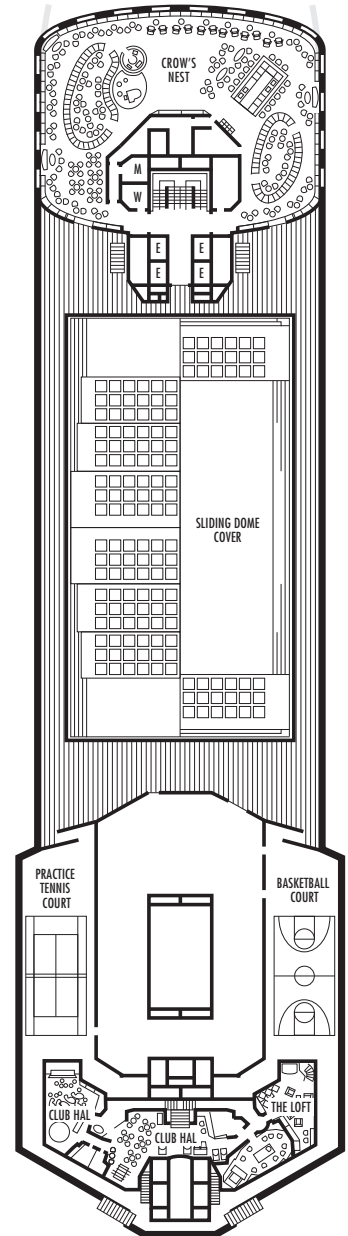

MS VEENDAM

DECK PLANS & STATEROOMS

The deck plans are color-coded by category of stateroom, and the category letter precedes the stateroom number in each room. All staterooms are equipped with flat-panel television, DVD player, telephone and multichannel music.

Important Note: Not all staterooms within each category have the same furniture configuration and/or facilities. Appropriate symbols within the rooms on the deck plans describe differences from the stateroom descriptions below.

All information is subject to change.

STATEROOM SYMBOL LEGEND

- Triple (2 lower beds, 1 sofa bed)
- Quad (2 lower beds, 1 sofa bed, 1 upper)
- △ Partial sea view
- × Fully obstructed view
- + Connecting rooms
- These staterooms have portholes instead of windows
- ★ Suites SA030, B200 & B202 and staterooms K500, G501, G502, C567, FF829 & FF831 are modified accessible, shower only with small step, step into bathroom, standard interior and exterior door size
- ♿ Staterooms CA331, CA333, EE390, EE397, G704, G706, G709 & G711 are wheelchair accessible, roll-in shower only, wheelchair-accessible doorways