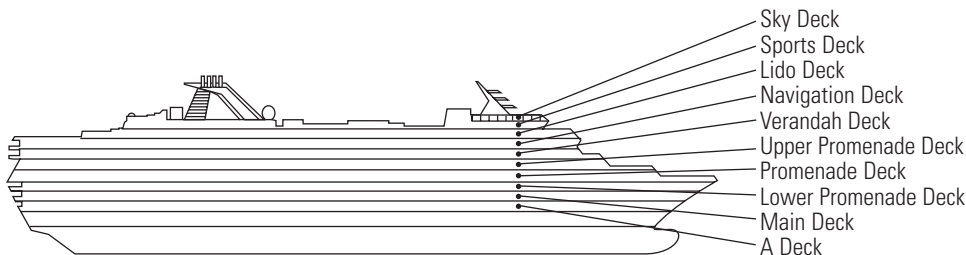

Important Note: Not all staterooms within each category have the same furniture configuration and/or facilities. Appropriate symbols within the rooms on the deck plans describe differences from the stateroom descriptions below.

All information is subject to change.

STATEROOM SYMBOL LEGEND

- Triple (2 lower beds, 1 sofa bed)
- Quad (2 lower beds, 1 sofa bed, 1 upper)
- △ Partial sea view
- × Fully obstructed view
- + Connecting rooms
- These staterooms have portholes instead of windows
- ★ Suites SA030, B200 & B202 and staterooms K500, G501, G502, C567, FF829 & FF831 are modified accessible, shower only with small step, step into bathroom, standard interior and exterior door size
- ♿ Staterooms CA331, CA333, EE390, EE397, G704, G706, G709 & G711 are wheelchair accessible, roll-in shower only, wheelchair-accessible doorways

OCEAN-VIEW STATEROOMS

C **DA** **DD** **E**

Large: 2 lower beds convertible to 1 queen-size bed, bathtub & shower.
Approximately 174–255 sq. ft.

G

Large: 2 lower beds convertible to 1 queen-size bed, bathtub & shower. All G-category staterooms have portholes.
Approximately 174–255 sq. ft.

INTERIOR STATEROOMS

J **K** **L** **M**

Large: 2 lower beds convertible to 1 queen-size bed, shower.
Approximately 141–226 sq. ft.