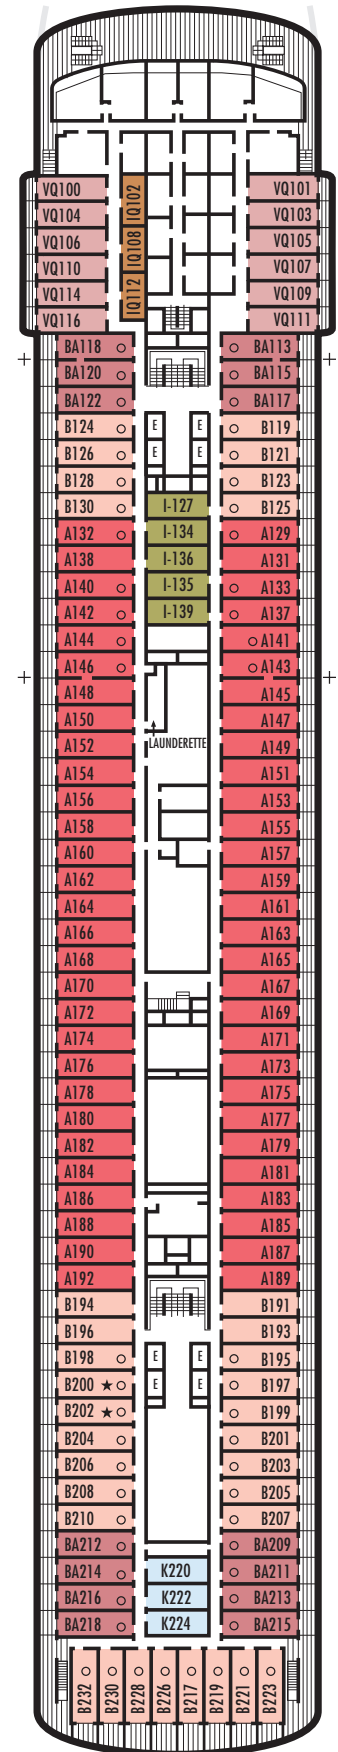

OCEAN-VIEW STATEROOMS

C **DA** **DD** **E**

Large: 2 lower beds convertible to 1 queen-size bed, bathtub & shower.
Approximately 174–255 sq. ft.

G

Large: 2 lower beds convertible to 1 queen-size bed, bathtub & shower. All G-category staterooms have portholes.
Approximately 174–255 sq. ft.

INTERIOR STATEROOMS

J **K** **L** **M**

Large: 2 lower beds convertible to 1 queen-size bed, shower.
Approximately 141–226 sq. ft.

DECK 5—MAIN DECK

Staterooms 500–698

MS VEENDAM

DECK PLANS & STATEROOMS

The deck plans are color-coded by category of stateroom, and the category letter precedes the stateroom number in each room. All staterooms are equipped with flat-panel television, DVD player, telephone and multichannel music.

INTERIOR STATEROOMS

- I L**
Large: 2 lower beds convertible to 1 queen-size bed, shower. Approximately 141–226 sq. ft.

DECK 6—LOWER PROMENADE DECK

Staterooms 300–423

MS VEENDAM

DECK PLANS & STATEROOMS

The deck plans are color-coded by category of stateroom, and the category letter precedes the stateroom number in each room. All staterooms are equipped with flat-panel television, DVD player, telephone and multichannel music.

INTERIOR SPA STATEROOMS

IQ

Standard Interior Spa: 2 lower beds convertible to 1 queen-size bed, shower. Approximately 130 sq. ft.

INTERIOR STATEROOMS

I K

Large: 2 lower beds convertible to 1 queen-size bed, shower. Approximately 182 sq. ft.