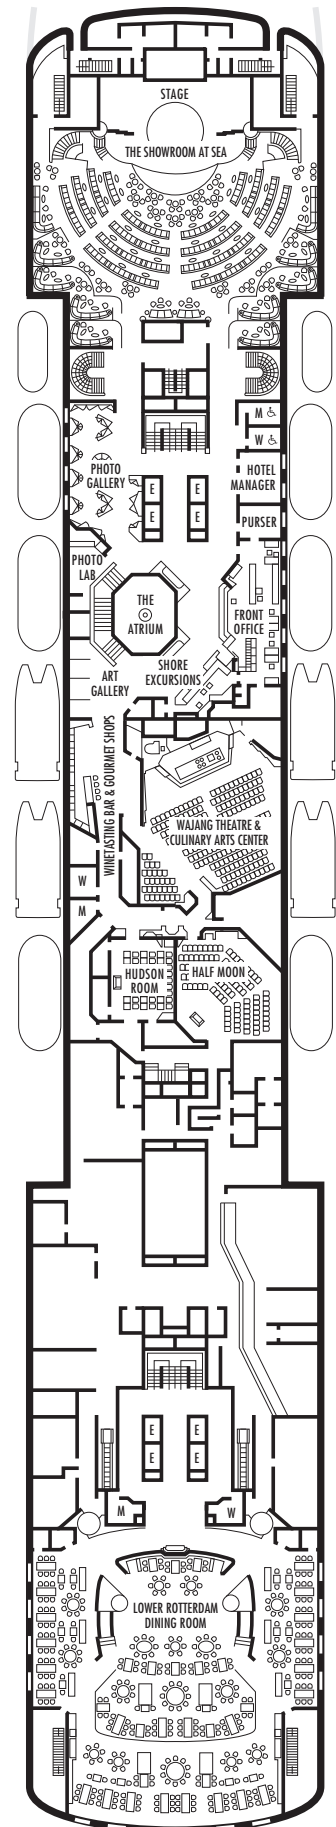

DECK 7—PROMENADE DECK