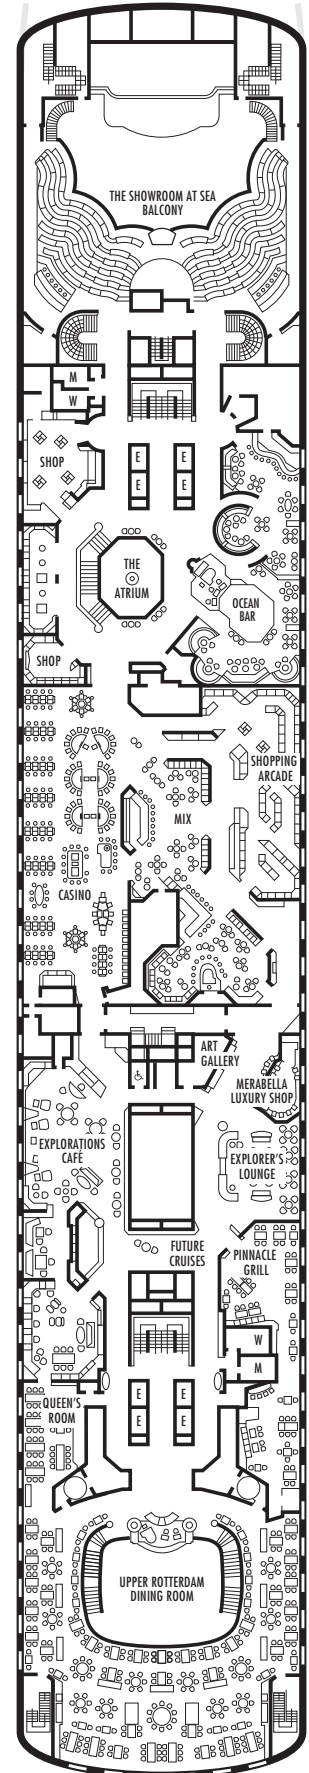

MS VEENDAM

DECK PLANS & STATEROOMS

The deck plans are color-coded by category of stateroom, and the category letter precedes the stateroom number in each room. All staterooms are equipped with flat-panel television, DVD player, telephone and multichannel music.

Important Note: Not all staterooms within each category have the same furniture configuration and/or facilities. Appropriate symbols within the rooms on the deck plans describe differences from the stateroom descriptions below.

All information is subject to change.

STATEROOM SYMBOL LEGEND

- Triple (2 lower beds, 1 sofa bed)
- Quad (2 lower beds, 1 sofa bed, 1 upper)
- △ Partial sea view
- × Fully obstructed view
- + Connecting rooms
- These staterooms have portholes instead of windows
- ★ Suites SA030, B200 & B202 and staterooms K500, G501, G502, C567, FF829 & FF831 are modified accessible, shower only with small step, step into bathroom, standard interior and exterior door size
- ♿ Staterooms CA331, CA333, EE390, EE397, G704, G706, G709 & G711 are wheelchair accessible, roll-in shower only, wheelchair-accessible doorways