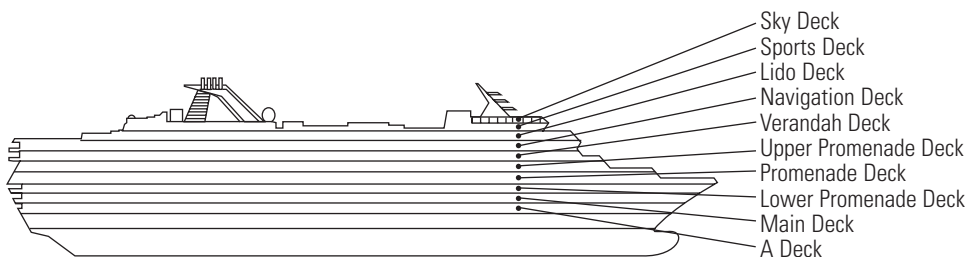

VERANDAH SUITES

PS

Pinnacle Suite: Bedroom with 1 king-size bed, oversized whirlpool bath & shower, living room, dining room, dressing room, private verandah, pantry, 1 sofa bed for 2 persons, mini-bar, refrigerator, guest toilet, floor-to-ceiling windows. Approximately 1,273 sq. ft. including verandah.

SA SB

Neptune Suites: 2 lower beds convertible to 1 king-size bed, whirlpool bath & shower, large sitting area, dressing room, private verandah, 1 sofa bed for 2 persons, mini-bar, refrigerator, floor-to-ceiling windows. Approximately 575 sq. ft. including verandah.

A B BA BB BC

Vista Suites: 2 lower beds convertible to 1 queen-size bed, whirlpool bath & shower, sitting area, private verandah, mini-bar, refrigerator, floor-to-ceiling windows. Approximately 283 sq. ft. including verandah.

INTERIOR STATEROOMS

I K

Large: 2 lower beds convertible to 1 queen-size bed, shower. Approximately 141–226 sq. ft.