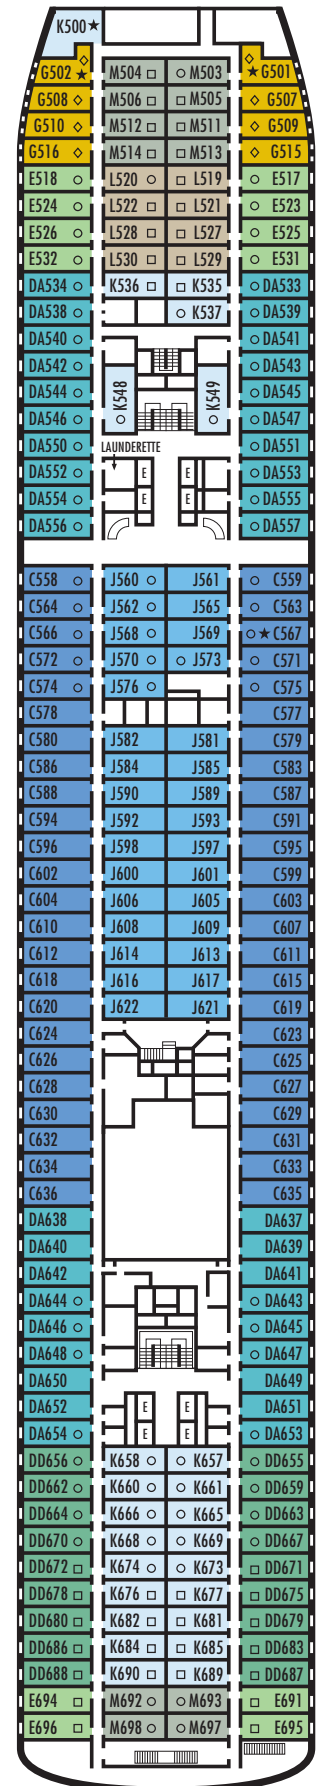

OCEAN-VIEW STATEROOMS

D E F FF

Large: 2 lower beds convertible to 1 queen-size bed, bathtub & shower. Approximately 174–255 sq. ft.

G

Large: 2 lower beds convertible to 1 queen-size bed, bathtub & shower. All G-category staterooms have portholes. Approximately 174–255 sq. ft.

All information is subject to change.

STATEROOM SYMBOL LEGEND

- Triple (2 lower beds, 1 sofa bed)
- Quad (2 lower beds, 1 sofa bed, 1 upper)
- △ Partial sea view
- × Fully obstructed view
- + Connecting rooms
- ◇ These staterooms have portholes instead of windows
- ★ Suites SA030, B200 & B202 and staterooms K500, G501, G502, C567, FF829 & FF831 are modified accessible, shower only with small step, step into bathroom, standard interior and exterior door size
- ♿ Staterooms CA331, CA333, EE390, EE397, G704, G706, G709 & G711 are wheelchair accessible, roll-in shower only, wheelchair-accessible doorways

OCEAN-VIEW STATEROOMS

C **DA** **DD** **E**

Large: 2 lower beds convertible to 1 queen-size bed, bathtub & shower.
Approximately 174–255 sq. ft.

G

Large: 2 lower beds convertible to 1 queen-size bed, bathtub & shower. All G-category staterooms have portholes.
Approximately 174–255 sq. ft.

INTERIOR STATEROOMS

J **K** **L** **M**

Large: 2 lower beds convertible to 1 queen-size bed, shower.
Approximately 141–226 sq. ft.

DECK 5—MAIN DECK

Staterooms 500–698

MS VEENDAM

DECK PLANS & STATEROOMS

The deck plans are color-coded by category of stateroom, and the category letter precedes the stateroom number in each room. All staterooms are equipped with flat-panel television, DVD player, telephone and multichannel music.