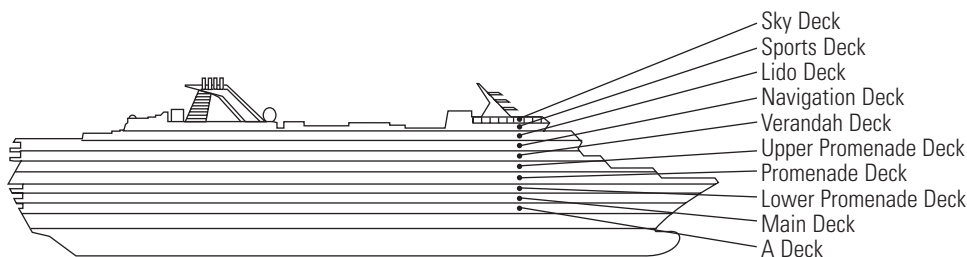

MS VEENDAM

DECK PLANS & STATEROOMS

The deck plans are color-coded by category of stateroom, and the category letter precedes the stateroom number in each room. All staterooms are equipped with flat-panel television, DVD player, telephone and multichannel music.

Important Note: Not all staterooms within each category have the same furniture configuration and/or facilities. Appropriate symbols within the rooms on the deck plans describe differences from the stateroom descriptions below.

All information is subject to change.

STATEROOM SYMBOL LEGEND

- Triple (2 lower beds, 1 sofa bed)
- Quad (2 lower beds, 1 sofa bed, 1 upper)
- △ Partial sea view
- × Fully obstructed view
- + Connecting rooms
- These staterooms have portholes instead of windows
- ★ Suites SA030, B200 & B202 and staterooms K500, G501, G502, C567, FF829 & FF831 are modified accessible, shower only with small step, step into bathroom, standard interior and exterior door size
- ♿ Staterooms CA331, CA333, EE390, EE397, G704, G706, G709 & G711 are wheelchair accessible, roll-in shower only, wheelchair-accessible doorways