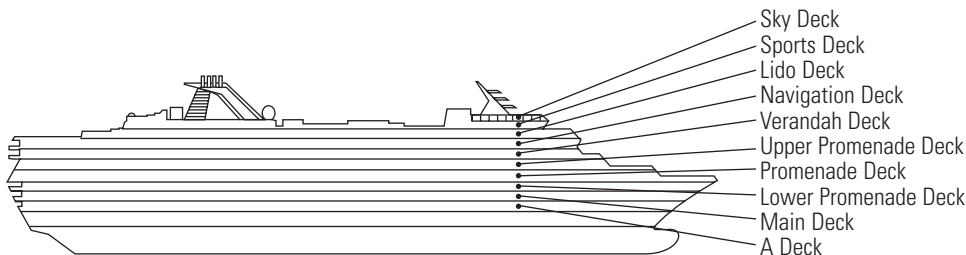

Important Note: Not all staterooms within each category have the same furniture configuration and/or facilities. Appropriate symbols within the rooms on the deck plans describe differences from the stateroom descriptions below.

All information is subject to change.

STATEROOM SYMBOL LEGEND

- Triple (2 lower beds, 1 sofa bed)
- Quad (2 lower beds, 1 sofa bed, 1 upper)
- △ Partial sea view
- × Fully obstructed view
- + Connecting rooms
- These staterooms have portholes instead of windows
- ★ Suites SA030, B200 & B202 and staterooms K500, G501, G502, C567, FF829 & FF831 are modified accessible, shower only with small step, step into bathroom, standard interior and exterior door size
- ♿ Staterooms CA331, CA333, EE390, EE397, G704, G706, G709 & G711 are wheelchair accessible, roll-in shower only, wheelchair-accessible doorways

OCEAN-VIEW STATEROOMS

D E F FF

Large: 2 lower beds convertible to 1 queen-size bed, bathtub & shower. Approximately 174–255 sq. ft.

G

Large: 2 lower beds convertible to 1 queen-size bed, bathtub & shower. All G-category staterooms have portholes. Approximately 174–255 sq. ft.

INTERIOR STATEROOMS

J MM N

Large: 2 lower beds convertible to 1 queen-size bed, shower. Approximately 141–226 sq. ft.

DECK 4—A DECK

Staterooms 700–848