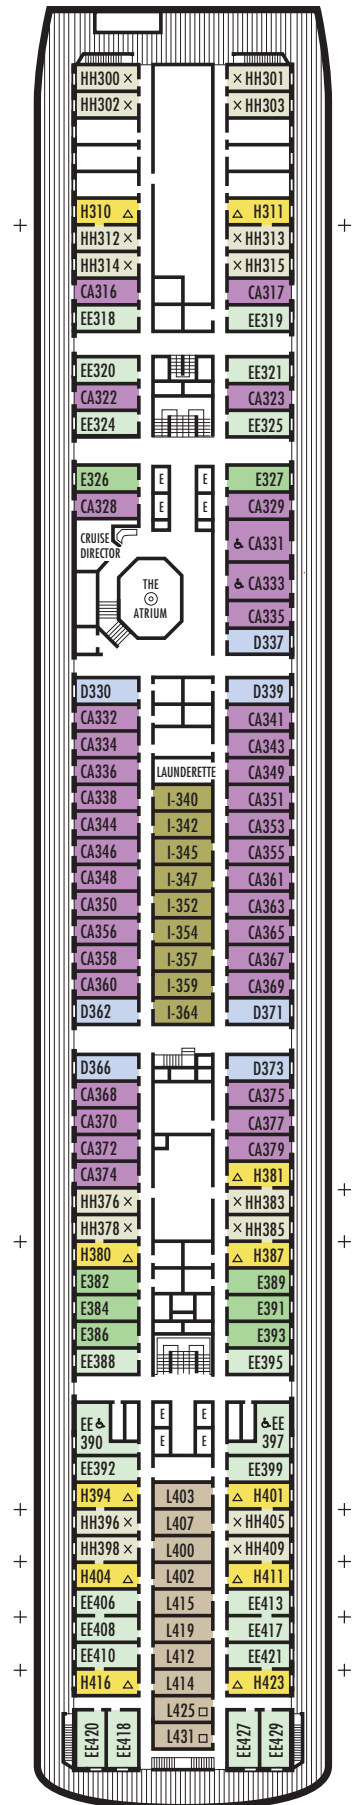

DECK 6—LOWER PROMENADE DECK

Staterooms 300–423